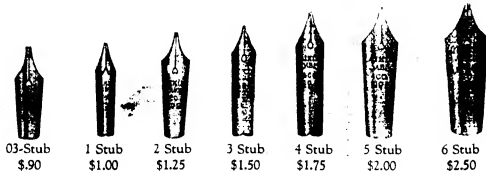

"MERCANTILE" FOUNTAIN PEN NIBS (Stub)

No. 03.	Manifold	$1.25	No. 4.	Manifold	$2.00
" 2.	Manifold	1.50	" 5.	Manifold	2.50
" 3.	Manifold	1.75			

These Nibs are specially tempered for Clear, Satisfactory Manifold Work

WE CREDIT OLD GOLD